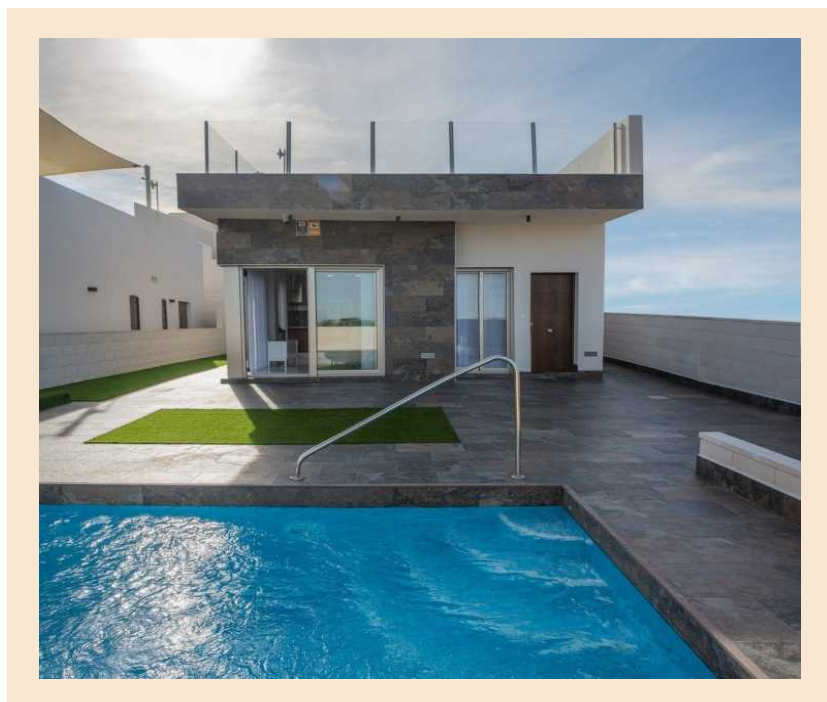

[Click to view MSH-CA30972](#)

New Construction Villa Pau 8

Orihuela Costa , Alicante Alicante , Costa Blanca

€395,105

inc. of agency fees

3 Beds

142 sqm

New Construction Villa Pau 8 for sale on Costa Blanca.

Property Description

New Construction Villa Pau 8 for sale on Costa Blanca.

CONTEMPORARY VILLA NEXT TO THE GOLF COURSE Contemporary villa located next to the exclusive Villamartín golf course, facing southeast. It consists of 3 double bedrooms (all with built-in wardrobes), 3 bathrooms (one en-suite), fully fitted modern fitted kitchen (with breakfast bar), large open plan living/dining room leading to an enclosed garden with private pool and parking, and a spacious roof solarium. Raw basement included in the price. The basement can be finished at an additional cost. Close to

Summary

Property type: Modern Villa
Bedrooms: 3
Price: €395,105

Key Information

Internal Area: 142 sqm
Swimming Pool? Yes

Location: Costa Blanca

Gallery

As Featured in

THE SUNDAY TIMES A Place in the Sun FRANCE The Sunday Telegraph THE GOOD property GUIDE Daily Mail YORKSHIRE POST FRENCH PROPERTY NEWS