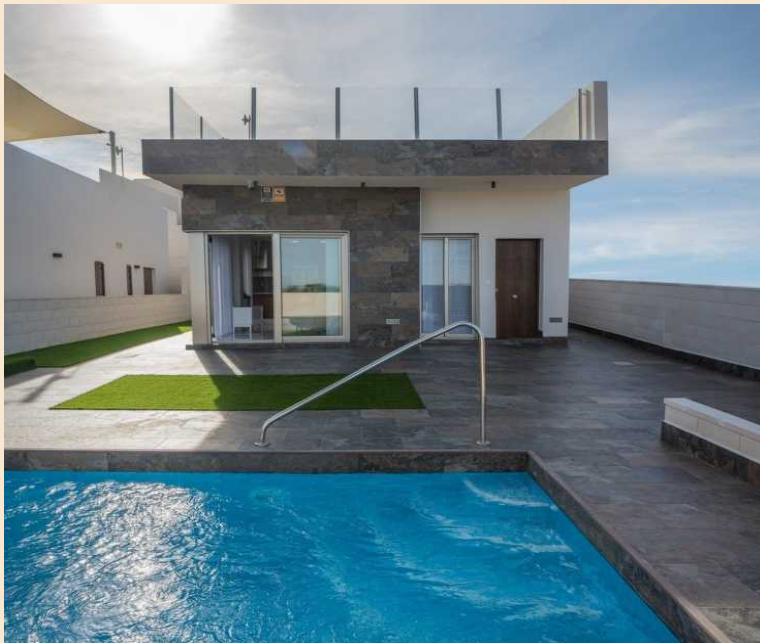

[Click to view MSH-CA30972](#)

New Construction Villa Pau 8

Orihuela Costa , Alicante Alicante , Costa Blanca

€395,105

inc. of agency fees

3 Beds

142 sqm

New Construction Villa Pau 8 for sale on Costa Blanca.

Property Description

New Construction Villa Pau 8 for sale on Costa Blanca.

CONTEMPORARY VILLA NEXT TO THE GOLF COURSE Contemporary villa located next to the exclusive Villamartín golf course, facing southeast. It consists of 3 double bedrooms (all with built-in wardrobes), 3 bathrooms (one en-suite), fully fitted modern fitted kitchen (with breakfast bar), large open plan living/dining room leading to an enclosed garden with private pool and parking, and a spacious roof solarium. Raw basement included in the price. The basement can be finished at an additional cost. Close to

Summary

Property type: Modern Villa
Bedrooms: 3
Price: €395,105

Key Information

Internal Area: 142 sqm
Swimming Pool? Yes

Location: Costa Blanca

Gallery

As Featured in

THE SUNDAY TIMES A Place in the Sun FRANCE The Sunday Telegraph THE GOOD property GUIDE Daily Mail YORKSHIRE POST FRENCH PROPERTY NEWS