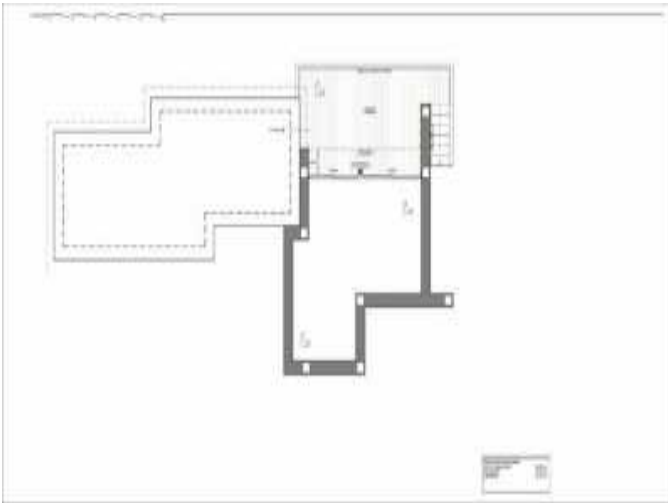

Summary

Property type: Modern Villa
Bedrooms: 3
Price: €1,745,000

Key Information

Internal Area: 142 sqm
Swimming Pool? Yes

Location: Costa Blanca

Gallery

As Featured in

THE SUNDAY TIMES A Place in the Sun FRANCE The Sunday Telegraph THE GOOD property GUIDE Daily Mail YORKSHIRE POST FRENCH PROPERTY NEWS