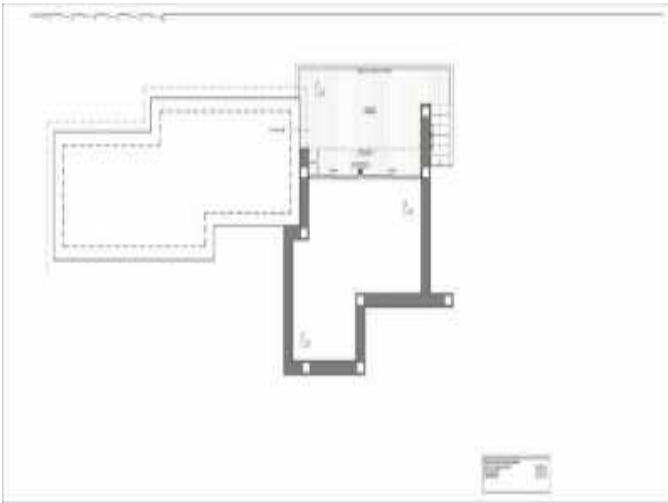

Summary

Property type:	Modern Villa
Bedrooms:	3
Price	€1,745,000

Key Information

Internal Area:	142 sqm
Swimming Pool?	Yes

Location: Costa Blanca

Gallery

As Featured in

THE SUNDAY TIMES A Place in the Sun FRANCE The Sunday Telegraph THE GOOD property GUIDE Daily Mail YORKSHIRE POST FRENCH PROPERTY NEWS