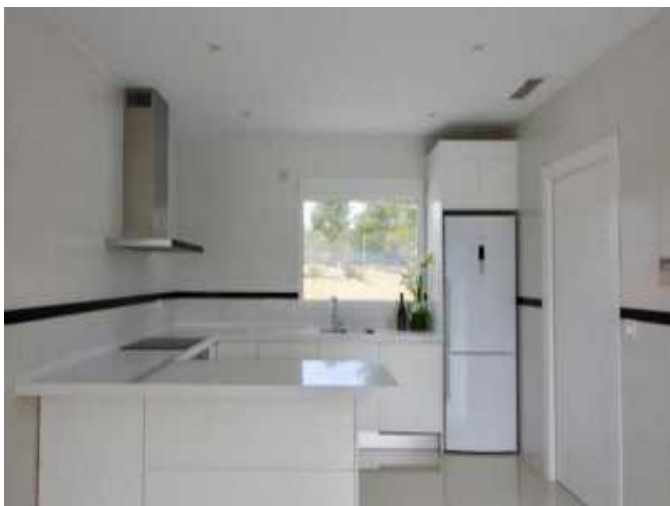

Property Description

New Build Villa Centro for sale on Costa Blanca.

MEDITERRANEAN VILLA IN A TYPICAL VILLAGE Fantastic new build chalet built on a plot of 500 m2 in Pinoso. The chalet has a built area of 162.90m2, on one level, with a porch of 46.85m2, a living-dining-kitchen of 39.80m2, 3 bedrooms, 2 bathrooms, a gallery. Included in the price: Pre-installation air conditioning by ducts. Bathrooms with bathroom furniture, mirror, wall and taps Appliances: ceramic hob, oven, extractor, dishwasher Kitchen with white furniture and national granite LED interior throughout the

house and in the porch Double glazing, interior doors and white cupboards. Outside without lawns or plants. fenced, with automatic gate and pedestrian gate. If you are looking for a quiet environment, close to typical Spanish villages, surrounded by mountains, this is your home!

Summary

Property type: Modern Villa
Bedrooms: 3
Price: €318,000

Key Information

Internal Area: 142 sqm

Location: Costa Blanca

Gallery

As Featured in

THE SUNDAY TIMES A Place in the Sun FRANCE The Sunday Telegraph THE GOOD property GUIDE Daily Mail YORKSHIRE POST FRENCH PROPERTY NEWS