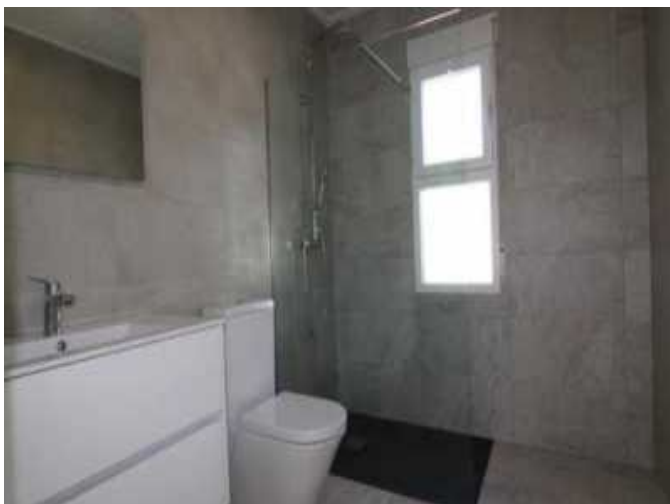

Property Description

New Build Villa Centro for sale on Costa Blanca.

MEDITERRANEAN VILLA IN A TYPICAL VILLAGE Fantastic new build chalet built on a plot of 500 m2 in Pinoso. The chalet has a built area of 162.90m2, on one level, with a porch of 46.85m2, a living-dining-kitchen of 39.80m2, 3 bedrooms, 2 bathrooms, a gallery. Included in the price: Pre-installation air conditioning by ducts. Bathrooms with bathroom furniture, mirror, wall and taps Appliances: ceramic hob, oven, extractor, dishwasher Kitchen with white furniture and national granite LED interior throughout the

house and in the porch Double glazing, interior doors and white cupboards. Outside without lawns or plants. fenced, with automatic gate and pedestrian gate. If you are looking for a quiet environment, close to typical Spanish villages, surrounded by mountains, this is your home!

Summary

Property type: Modern Villa
Bedrooms: 3
Price: €318,000

Key Information

Internal Area: 142 sqm

Location: Costa Blanca

Gallery

As Featured in

THE SUNDAY TIMES A Place in the Sun FRANCE The Sunday Telegraph THE GOOD property GUIDE Daily Mail YORKSHIRE POST FRENCH PROPERTY NEWS