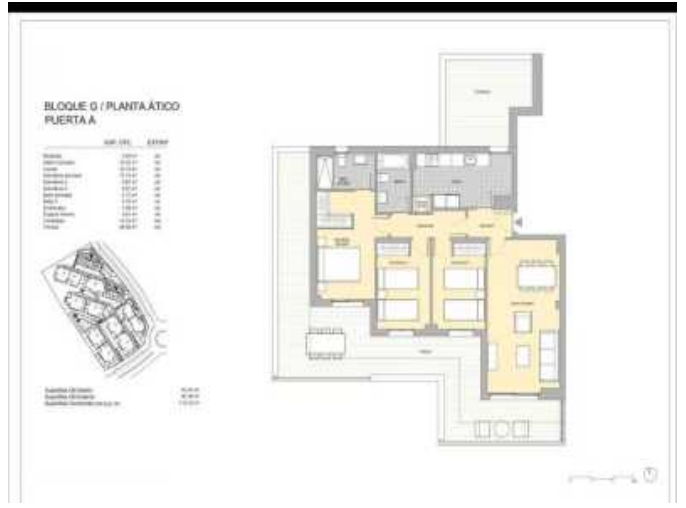

Property Description

New Build Penthouse Parque Central for sale on Costa del Sol.

NEW RESIDENTIAL COMPLEX IN ESTEPONA This new modern residential complex consists of seven residential blocks with a total of 132 houses with 1, 2, 3 and 4 bedrooms with a garage, a storage room, a community swimming pool for adults and children and a playground for children. The residential complex consists of 7 blocks distributed over 3 heights plus basements and fits into the environment with modern and contemporary architecture to enjoy this new complex. It is located in Estepona, a privileged enclave both for

Summary

Property type:	Apartment
Bedrooms:	3
Price	€440,000

Key Information

Internal Area:	142 sqm
Swimming Pool?	Yes

Location: Costa del Sol

Gallery

As Featured in

THE SUNDAY TIMES A Place in the Sun FRANCE The Sunday Telegraph THE GOOD property GUIDE Daily Mail YORKSHIRE POST FRENCH PROPERTY NEWS