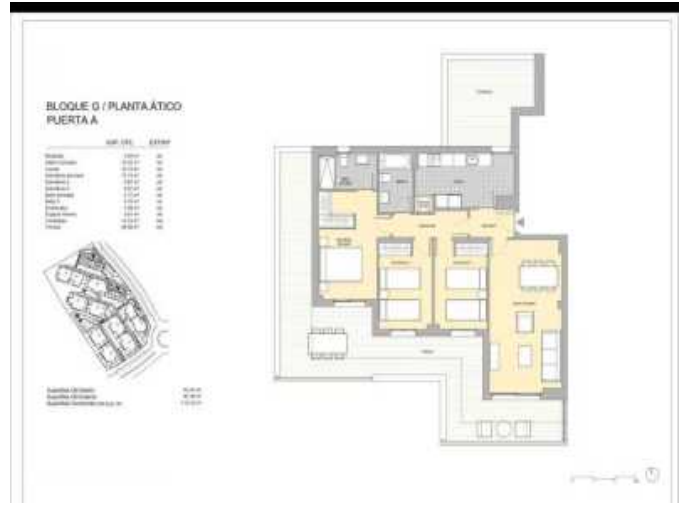

Property Description

New Build Penthouse Parque Central for sale on Costa del Sol.

NEW RESIDENTIAL COMPLEX IN ESTEPONA This new modern residential complex consists of seven residential blocks with a total of 132 houses with 1, 2, 3 and 4 bedrooms with a garage, a storage room, a community swimming pool for adults and children and a playground for children. The residential complex consists of 7 blocks distributed over 3 heights plus basements and fits into the environment with modern and contemporary architecture to enjoy this new complex. It is located in Estepona, a privileged enclave both for

Summary

Property type:	Apartment
Bedrooms:	3
Price	€440,000

Key Information

Internal Area:	142 sqm
Swimming Pool?	Yes

Location: Costa del Sol

Gallery

As Featured in

THE SUNDAY TIMES A Place in the Sun FRANCE The Sunday Telegraph THE GOOD property GUIDE Daily Mail YORKSHIRE POST FRENCH PROPERTY NEWS