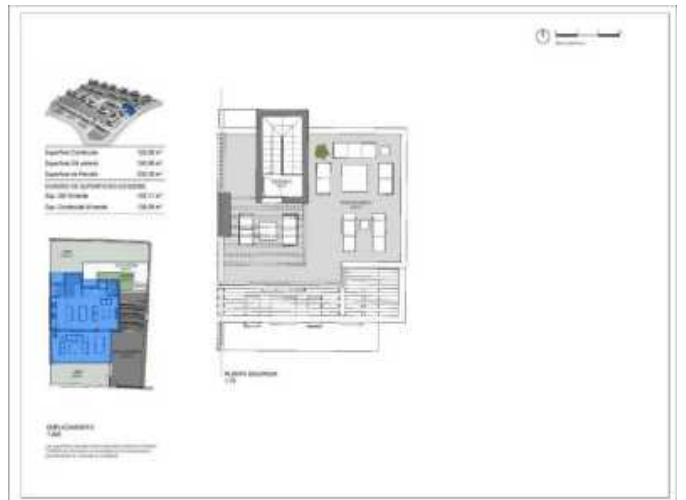

Property Description

New Build Villa Estepona for sale on Costa del Sol.

NEW SEMI-DETACHED VILLAS NEAR ESTEPONA

Exclusive new residential complex consisting of 50 contemporary style semi-detached villas including a large living room, an open kitchen equipped with top brand appliances, 3 bedrooms, 2 or 3 bathrooms, a guest toilet, a terrace and a garden. Some rooms have a private solarium.

Summary

Property type: Modern Villa
Bedrooms: 3
Price: €630,000

Key Information

Internal Area: 142 sqm
Swimming Pool? Yes

Location: Costa del Sol

Gallery

As Featured in

THE SUNDAY TIMES A Place in the Sun FRANCE The Sunday Telegraph THE GOOD property GUIDE Daily Mail YORKSHIRE POST FRENCH PROPERTY NEWS