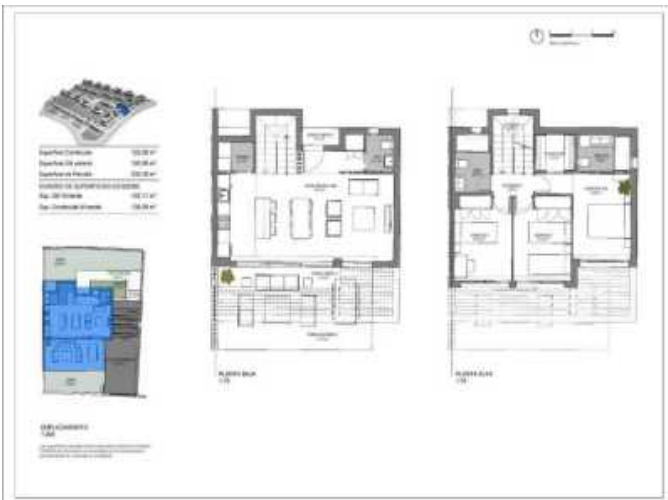

Property Description

New Build Villa Estepona for sale on Costa del Sol.

NEW SEMI-DETACHED VILLAS NEAR ESTEPONA

Exclusive new residential complex consisting of 50 contemporary style semi-detached villas including a large living room, an open kitchen equipped with top brand appliances, 3 bedrooms, 2 or 3 bathrooms, a guest toilet, a terrace and a garden. Some rooms have a private solarium.

Summary

Property type: Modern Villa
Bedrooms: 3
Price: €630,000

Key Information

Internal Area: 142 sqm
Swimming Pool? Yes

Location: Costa del Sol

Gallery

As Featured in

THE SUNDAY TIMES A Place in the Sun FRANCE The Sunday Telegraph THE GOOD property GUIDE Daily Mail YORKSHIRE POST FRENCH PROPERTY NEWS