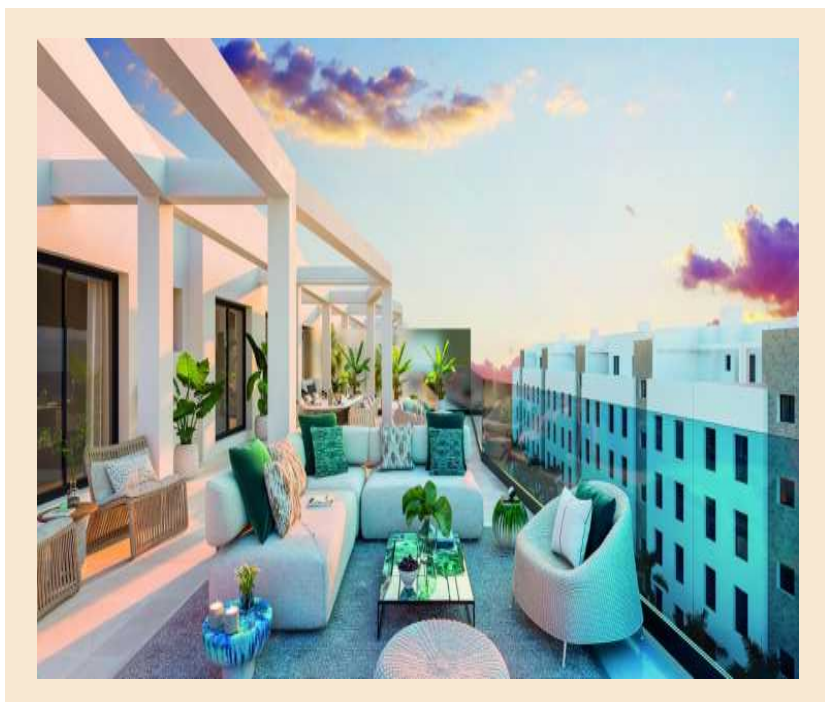

[Click to view MSH-CA53620](#)

New Build Apartment Las Lagunas

Mijas , Málaga Alicante , Costa del Sol

€380,100

inc. of agency fees

2 Beds

142 sqm

New Build Apartment Las Lagunas
for sale on Costa del Sol.

At a Glance

Reference MSH-CA53620

Near to Alicante

Price €380,100

Bed 2

Pool No

Hab.Space 142 sqm

Land Tax N/A

Property Description

New Build Apartment Las Lagunas for sale on Costa del Sol.

Quiet and gated residential complex, consisting of 1, 2 and 3 bedroom apartments and 3 bedroom penthouses. All properties have a garage and a storage room. Air conditioning with heat pump. Underfloor heating in the bathrooms with independent control. Spectacular terraces with views of the surrounding nature. Fantastic location, with the best commercial offer on the Costa del Sol just 5 minutes away, and only 2 km from the beach. Quick access to the main means of communication: motorway and train station (2 km), and airport (25