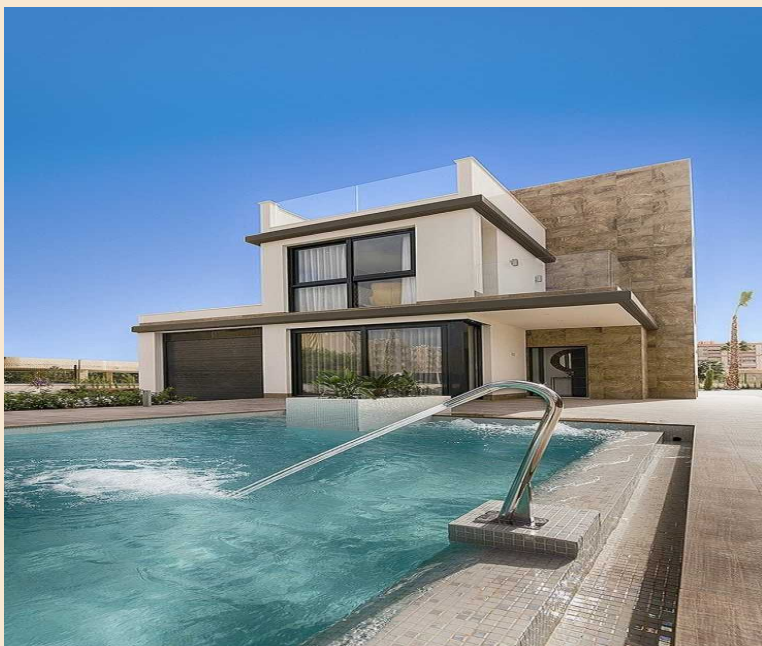

[Click to view MSH-CA21955](#)

New Build Villa Playa Honda

Cartagena , Murcia Alicante

€595,950

inc. of agency fees

4 Beds

142 sqm

New Build Villa Playa Honda for sale on .

Property Description

New Build Villa Playa Honda for sale on .

NEW BUILD VILLA IN PLAYA HONDA Villa with basement, garage, private pool and solarium, fully finished and ready to move into. Located on a plot of more than 400 m2 and 1 km from the beach of Mar Menor in Playa Honda, with all services around. Close to the famous La Manga golf course and the Calblanque Natural Park.